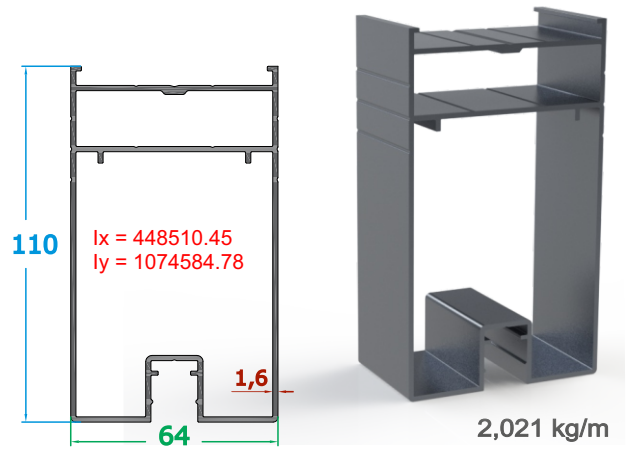

Entegre Ledli Yatay Profil