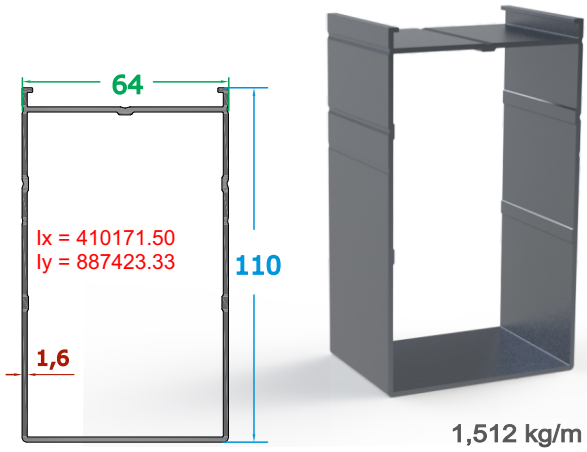

Eco Yatay Profil