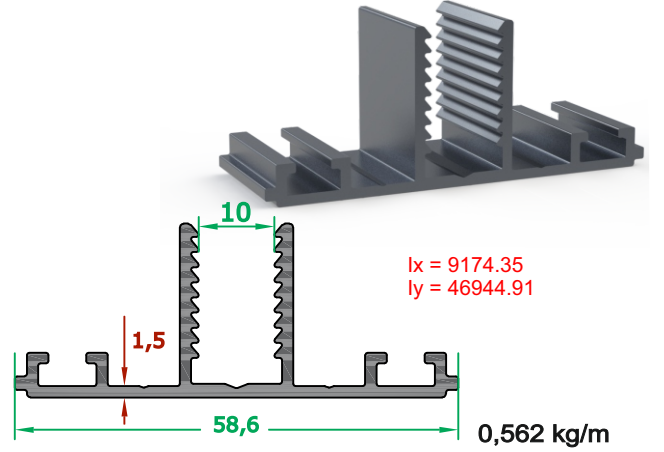

System Features

Winter Garden Systems With its glass ceiling and closed roof winter garden varieties, it offers its user a trouble-free living space that you can use comfortably and with all comfort in summer and winter in desired models and dimensions.

Destekli Yatay Profil

Entegre Ledli Yatay Profil

Eco Yatay Profil

Cam Alt Baskı Profili (Cam Tutucu)

Cam Alt Baskı Profili (Cam Kapak)

Üst Kapak Profili

Üst Yan Kapak Profili (Yan Kapak)

Oluk ve Arka Taşıyıcı Kapak Profili